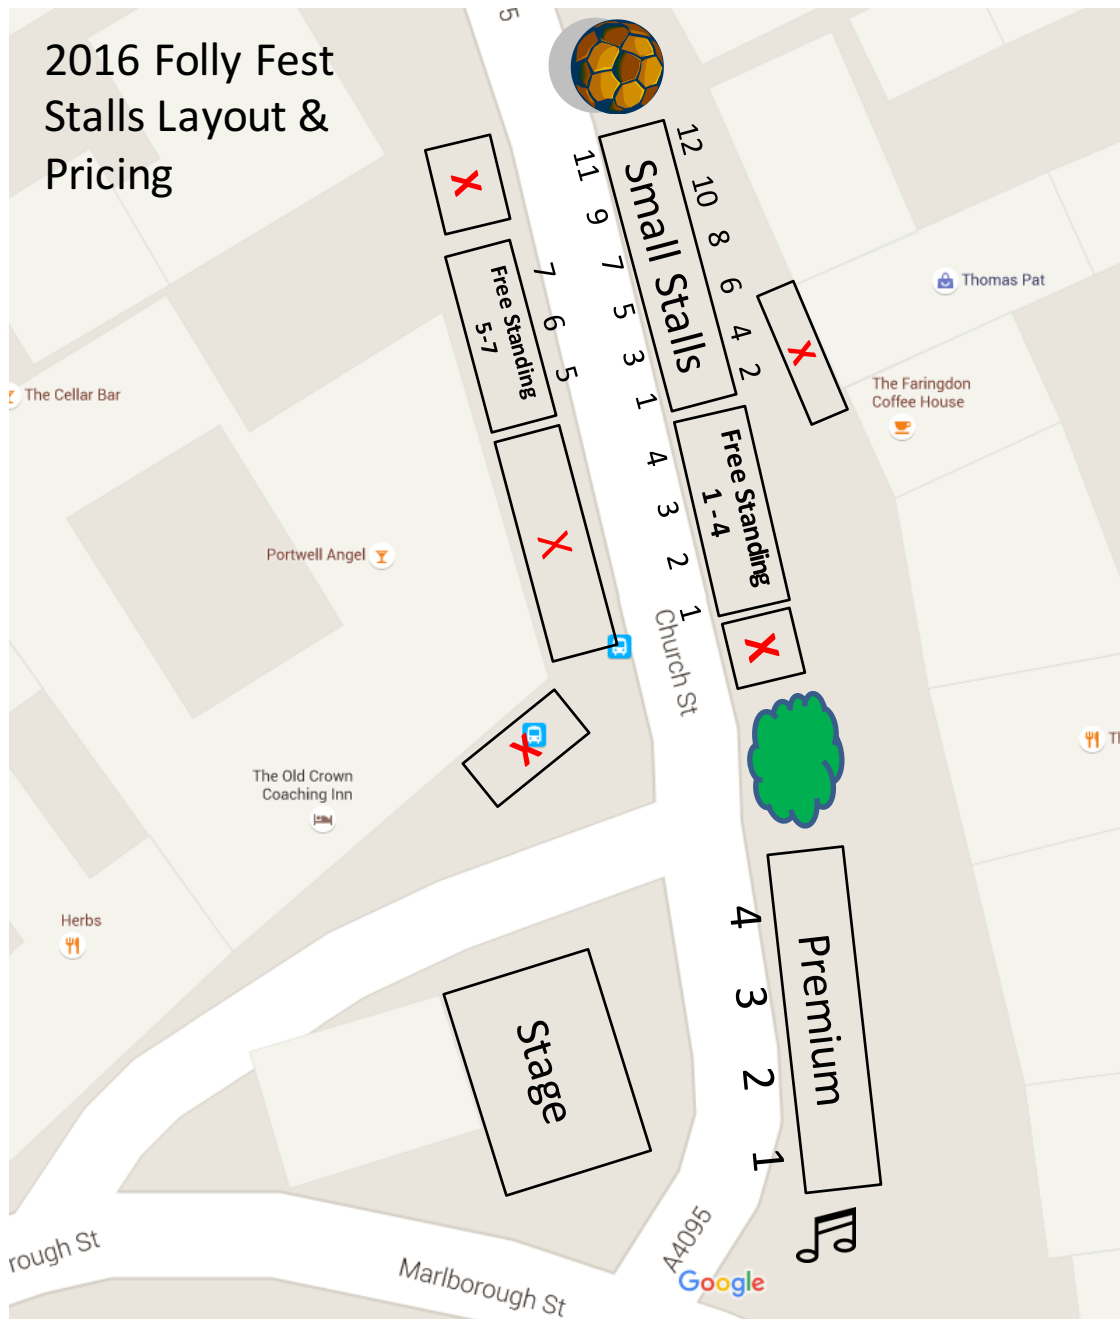

2016 Folly Fest Stalls Layout & Pricing

Stall(s)	Frontage (m)	Weekend Price (£)	Early Bird (£)
Premium 1-4	4.5	250	225
FS 1-4	3.5	100	90
FS 5-7	3.5	75	67.50
*Small stalls 1-12	2.5	45	40
Small Charity	2.5	15	10

*NOTE: commercial **small stalls** may be booked for one day only (Saturday or Sunday) at the reduced price of £30 per day. Priority will be given to those businesses booking for both days. No early bird discount is available for one day reservations.